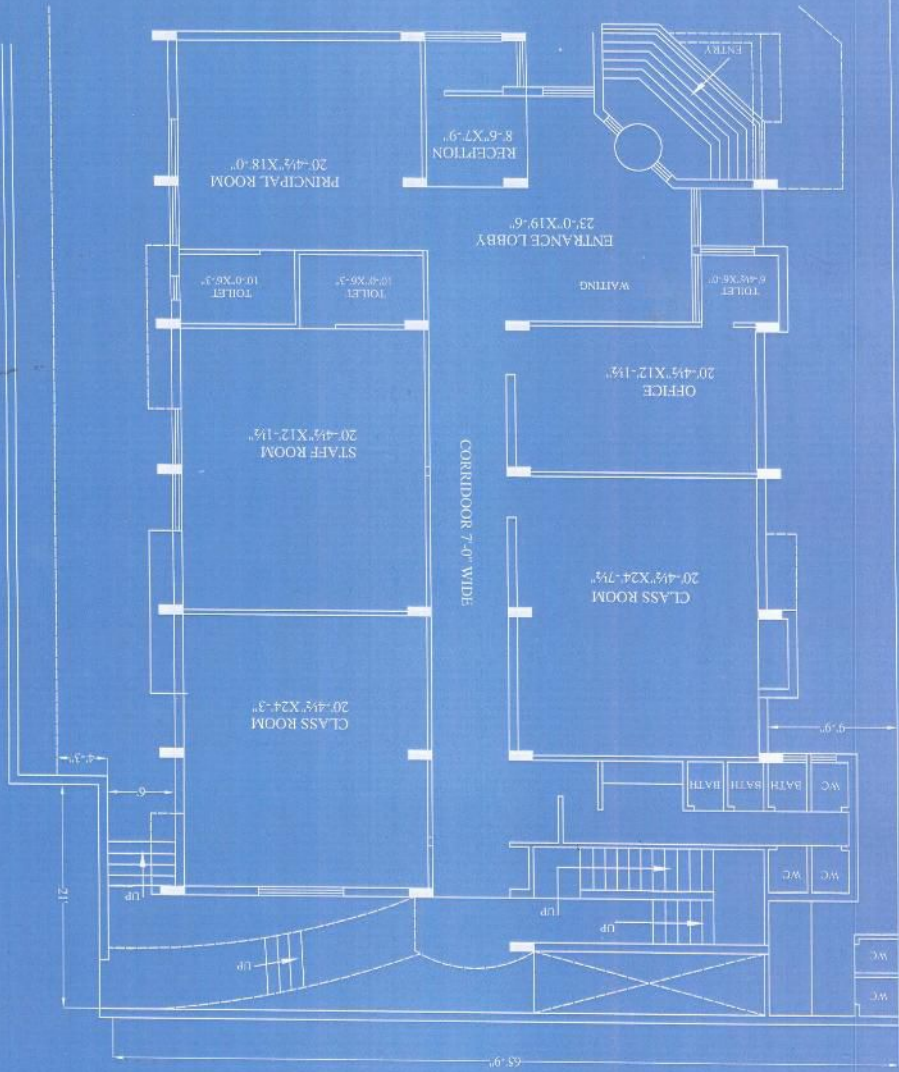

GROUND FLOOR PLAN

THIRD FLOOR PLAN

MAHATMA JYOTI RAO PHOOL WOMEN B.ED. COLLEGE  
RAM NAGAR EXT. NEW SANGANER ROAD, SODALA, JAIPUR

CORRIDR 7'-0" WIDE

PSYCHOLOGY LAB  
20'-4 1/2" X 24'-1 1/2"

SCIENCE LAB  
20'-4 1/2" X 24'-1 1/2"

EDUCATIONA  
TECHONOLOGY LAB

STORE ROOM  
20'-4 1/2" X 37'-6"

MULTIPURPOSE ROOM

FOURTH FLOOR PLAN

MAHATMA JYOTI RAO PHOOL WOMEN B.ED. COLLEGE  
RAM NAGAR EXT. NEW SANGANER ROAD, SODALA, JAIPUR