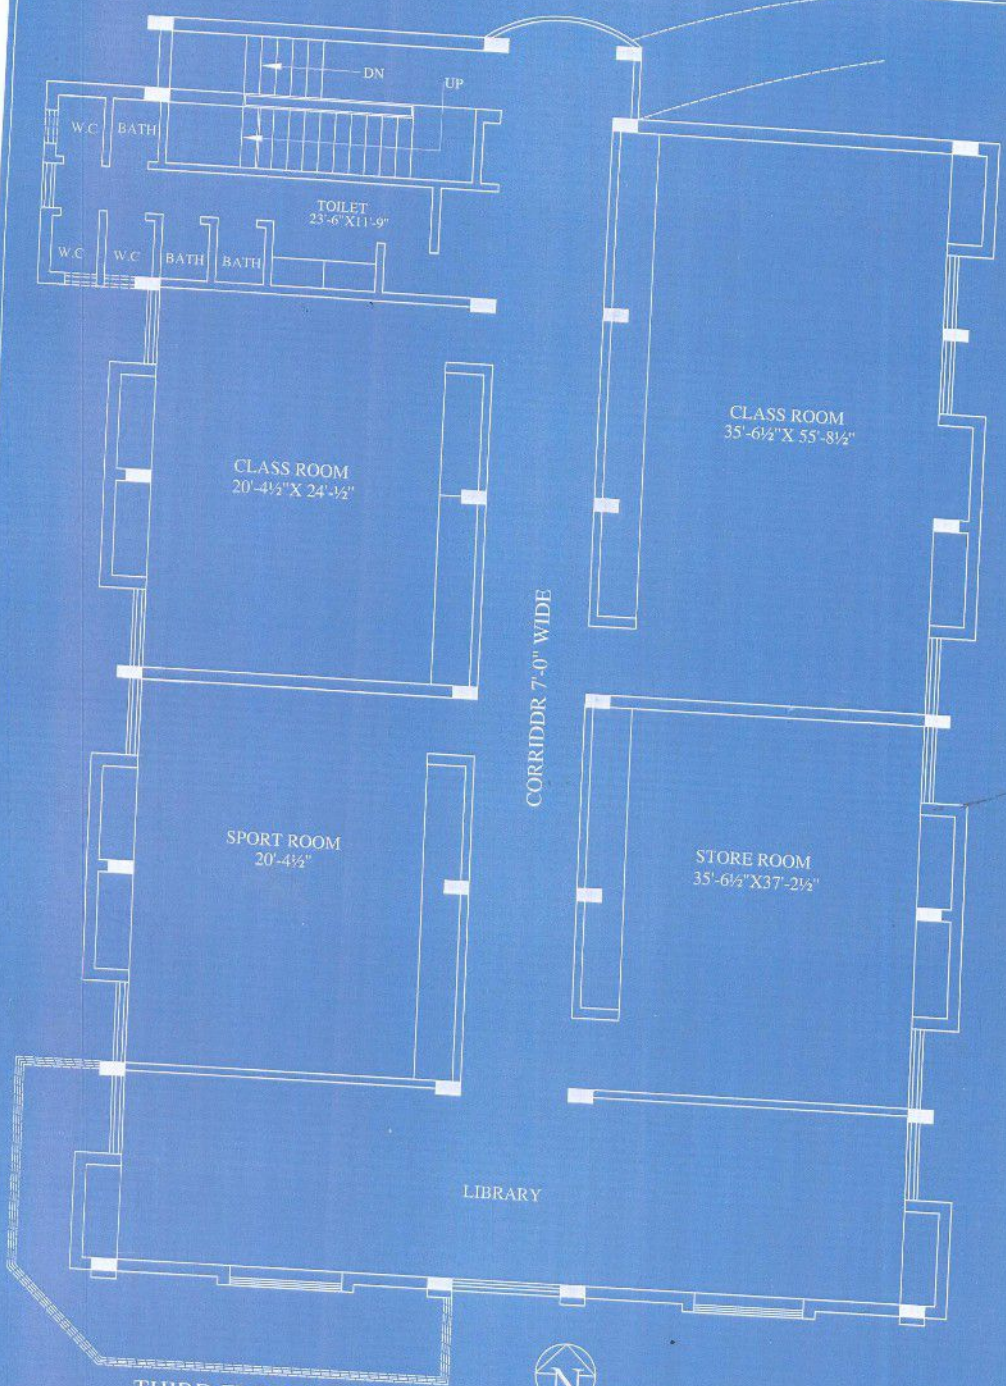

GROUND FLOOR PLAN

THIRD FLOOR PLAN

MAHATMA JYOTI RAO PHOOL WOMEN B.ED. COLLEGE  
RAM NAGAR EXT. NEW SANGANER ROAD, SODALA, JAIPUR

CORRIDR 7'-0" WIDE

PSYCHOLOGY LAB  
20'-4 1/2" X 24'-1 1/2"

SCIENCE LAB  
20'-4 1/2" X 24'-1 1/2"

EDUCATIONA  
TECHONOLOGY LAB

STORE ROOM  
20'-4 1/2" X 37'-6"

MULTIPURPOSE ROOM

FOURTH FLOOR PLAN

MAHATMA JYOTI RAO PHOOL WOMEN B.ED. COLLEGE  
RAM NAGAR EXT. NEW SANGANER ROAD, SODALA, JAIPUR