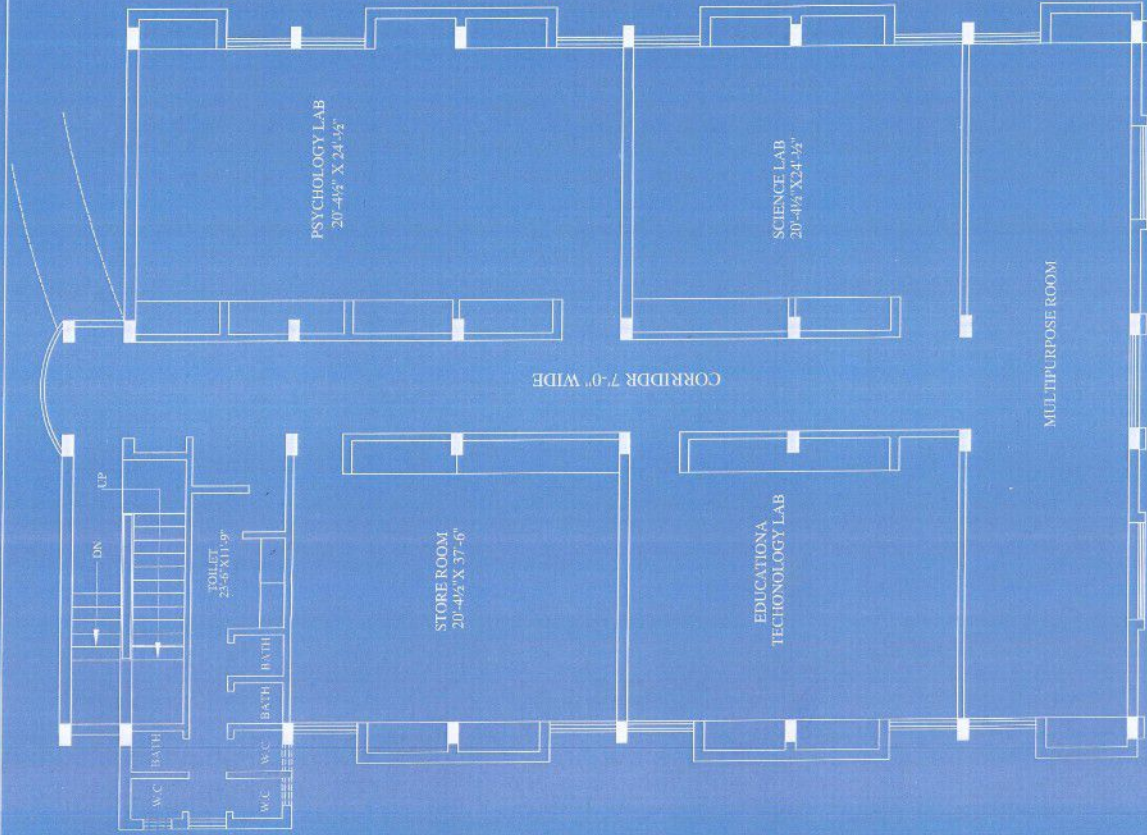

GROUND FLOOR PLAN

THIRD FLOOR PLAN

MAHATMA JYOTI RAO PHOOL WOMEN B.ED. COLLEGE  
RAM NAGAR EXT. NEW SANGANER ROAD, SODALA, JAIPUR

CORRIDR 7'-0" WIDE

PSYCHOLOGY LAB  
20'-4 1/2" X 24'-1 1/2"

SCIENCE LAB  
20'-4 1/2" X 24'-1 1/2"

EDUCATIONA  
TECHONOLOGY LAB

STORE ROOM  
20'-4 1/2" X 37'-6"

MULTIPURPOSE ROOM

FOURTH FLOOR PLAN

MAHATMA JYOTI RAO PHOOL WOMEN B.ED. COLLEGE  
RAM NAGAR EXT. NEW SANGANER ROAD, SODALA, JAIPUR